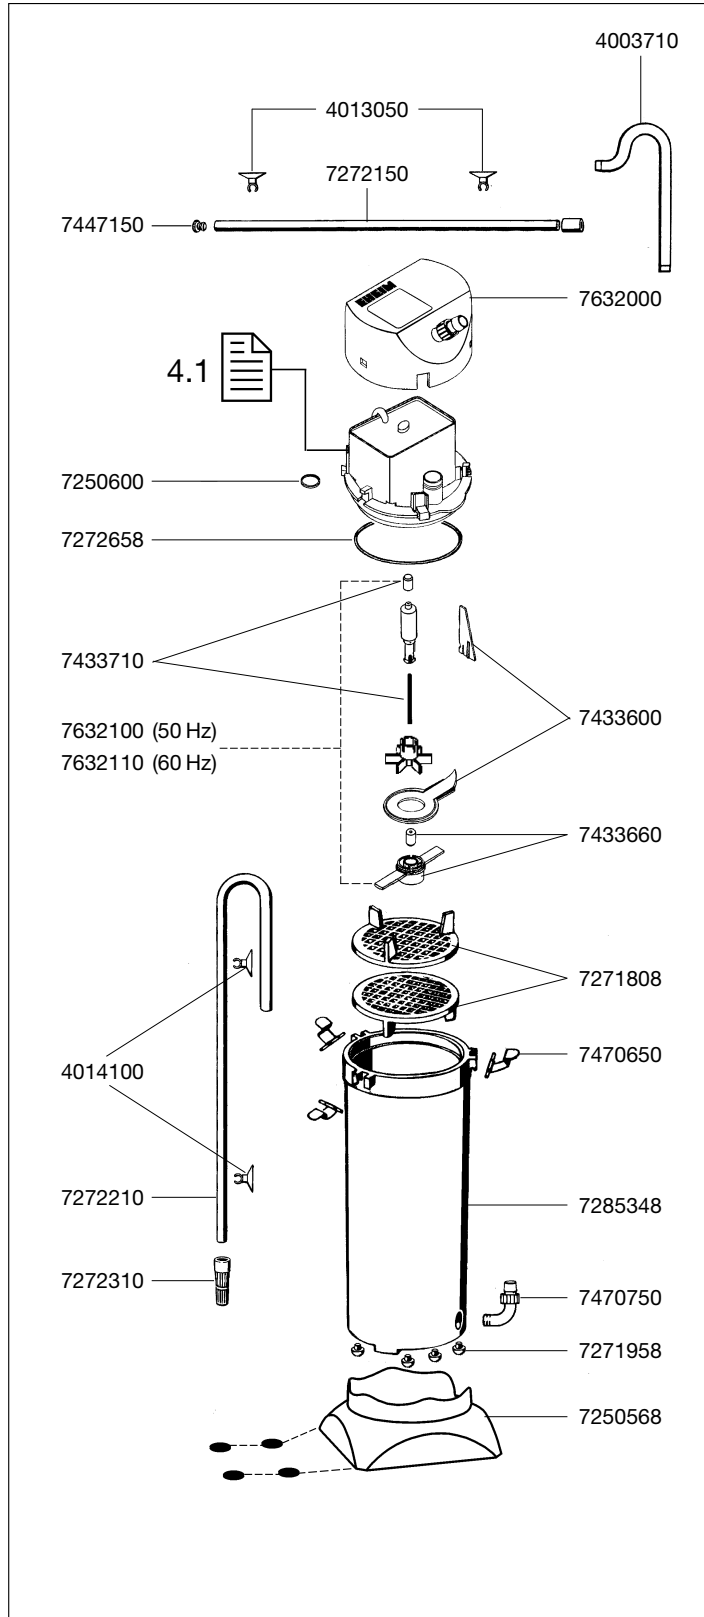

1211 Pump head

2211 External filter – classic 150

Spare parts. Subject to change without prior notice.

Order no.	Spare part
4003710	Outlet pipe
4003940	Hose, pressure side ø 9/12 mm
4004940	Hose, suction side ø 12/16 mm
4009560	Set of cleaning brushes (not shown)
4013050	Suction cup with clip ø 10 mm (2 pieces)
4014100	Suction cup with clip ø 13 mm (2 pieces)
7250568	Support
7250600	O-ring (2 pieces)
7271808	Lattice screen
7271958	Rubber feet set (5 pieces)
7272150	Outlet jet pipe
7272210	Intake pipe
7272310	Inlet strainer
7272658	Sealing ring
7285348	Canister
7400008	Filter bag (not shown)
7433600	Pump cover with insert
7433660	Securing piece with bushing
7433710	Set: Shaft with bushing (for 1211, 1213 and 1713)
7447150	Set of pipe plugs
7470650	Spring clip (4 pieces)
7470750	Threaded connector
7632000	Cover
7632100	Set: Impeller complete (50 Hz)
7632110	Set: Impeller complete (60 Hz)