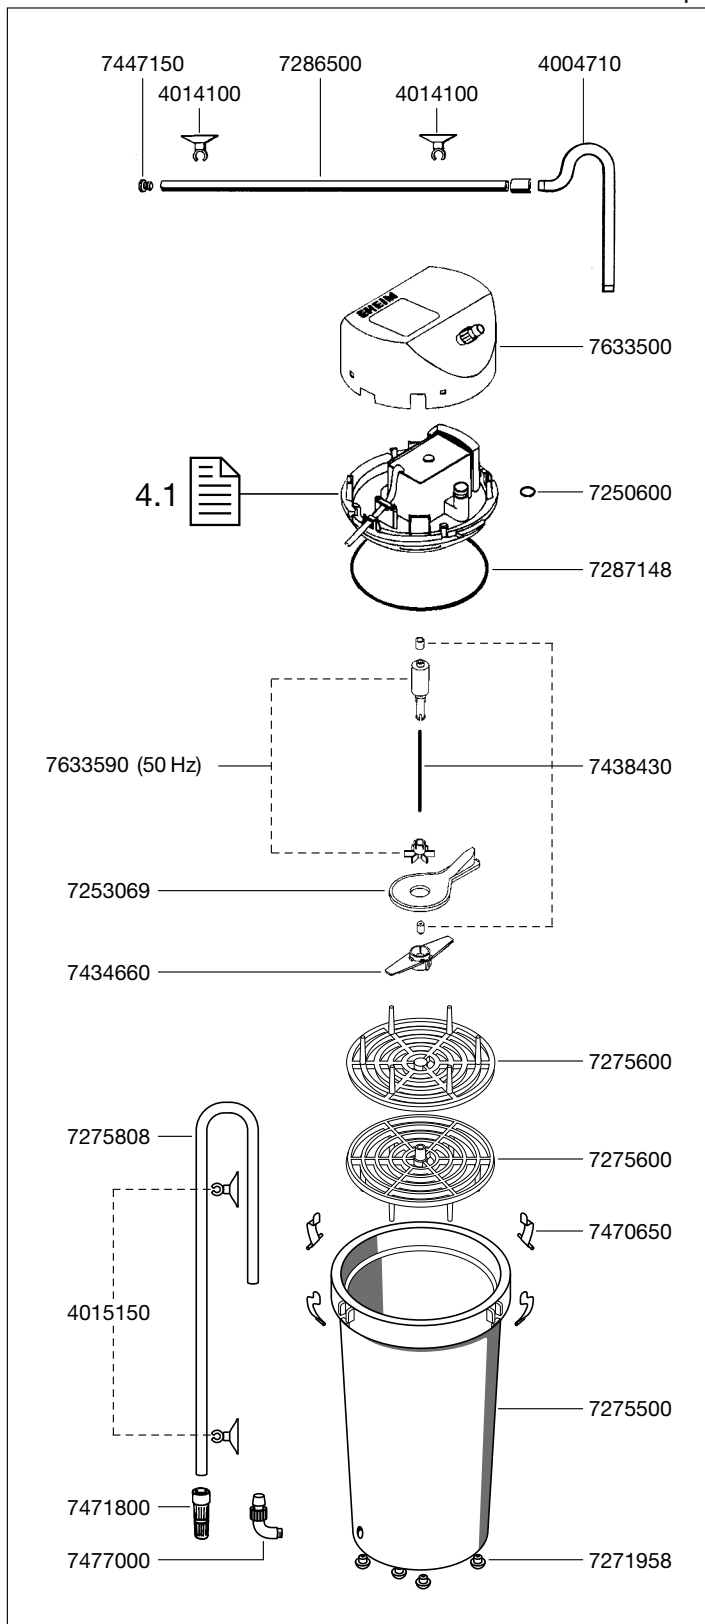

# 1217 Pump head

## 2217 External filter – classic 600

**EHEIM**  
classic

Spare parts. Subject to change without prior notice. Artikelnummrena är klickbara och tar dig till varan på hemsidan!

Order no.	Spare part
4004710	Outlet pipe
4004940	Hose, pressure side
4005940	Hose, suction side
4009560	Set of cleaning brushes (not shown)
4014100	Suction cup with clip ø 13 mm (2 pcs.)
4015150	Suction cup with clip ø 17 mm (2 pcs.)
7250600	Sealing ring (2 pieces)
7253069	Pump cover
7271958	Rubber feet set (5 pieces)
7275500	Canister
7275600	Lattice screen
7275808	Intake pipe
7286500	Outlet jet pipe
7287148	Sealing ring
7400008	Filter bag (not shown)
7434660	Securing piece with bushing
7438430	Shaft with bushings
7447150	Set of pipe plugs
7470650	Spring clip (4 pieces)
7471800	Inlet strainer
7477000	Threaded connector
7633500	Cover
7633590	Impeller 50 Hz – from series 88011